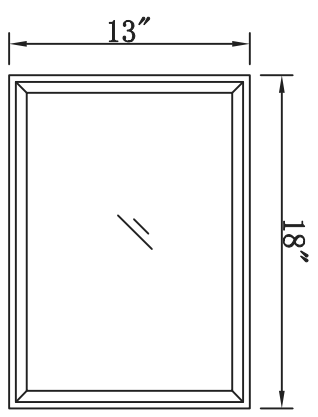

Front view

Side view

Top view

Drawer Interior Size

KD leg orientation diagram

DWG. NO.

MODEL NO:

MF72035