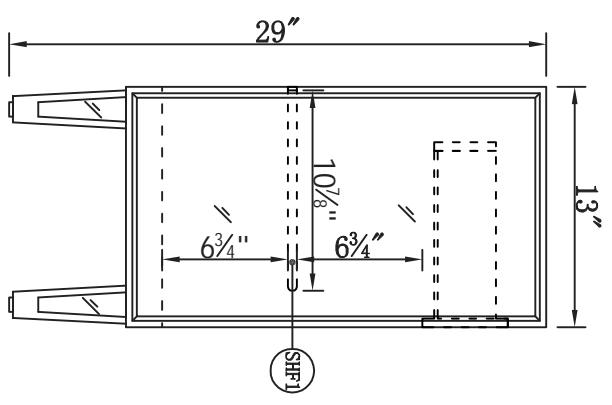

Front view

Side view

Top view

Drawer Interior Size

KD leg orientation diagram

DWG. NO.

MODEL NO:

MF72035