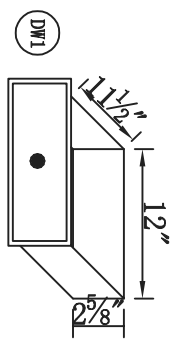

Front view

Side view

Top view

Drawer Interior Size

KD leg orientation diagram

DWG. NO.

MODEL NO:

MF72035